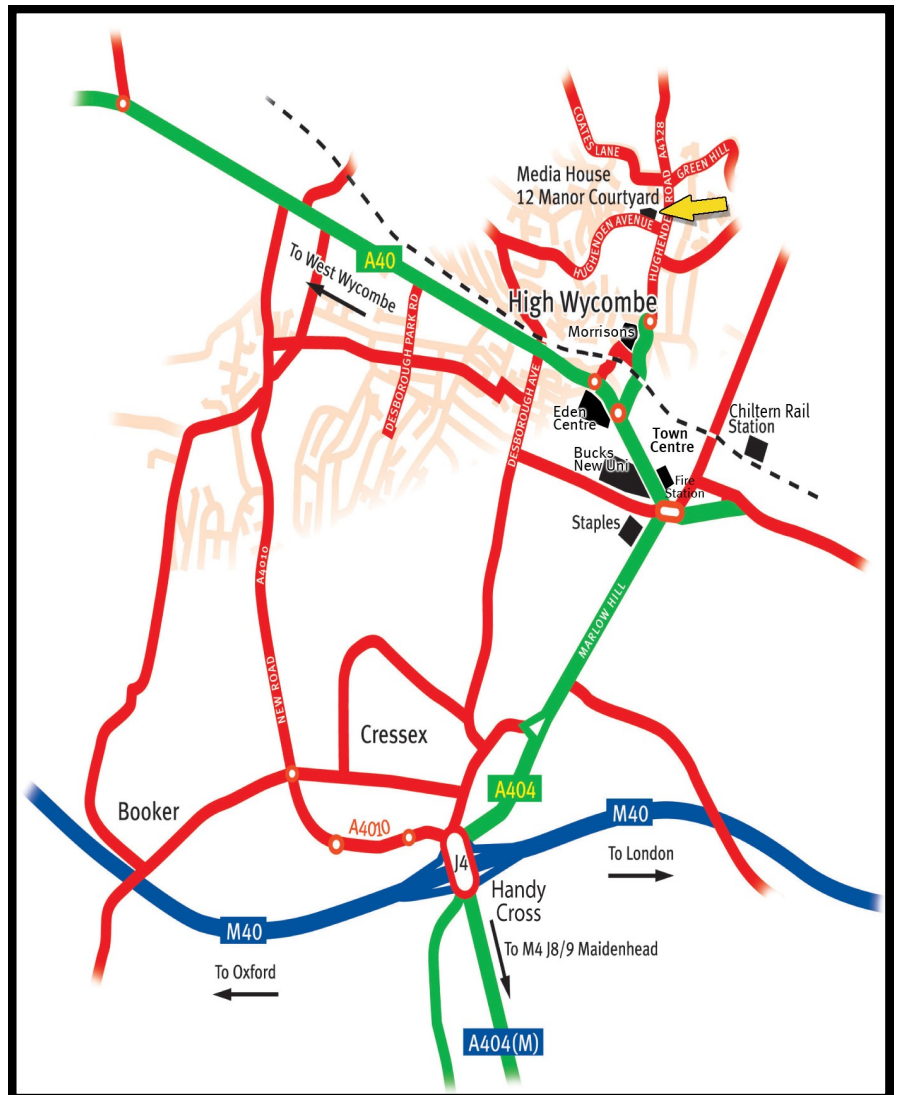

Directions to Take One Business Communications Ltd.

By Rail from London

From London Marylebone station take Chiltern Line to Banbury/Birmingham.
From High Wycombe station take a short Taxi drive to Manor Courtyard.

Arriving by Air from LHR

From London Heathrow Airport.

By car follow M4 route.

By Bus Carousel A40

By road from M25

Clockwise take junction 15 onto M4 westbound towards Slough then follow M4 directions.

Anti-clockwise take junction 16 onto M40 westbound towards Oxford then

By road from M4

From junction 8/9 of the M4, take the A404(M) signposted as Maidenhead / High Wycombe.

Follow road directions and continue straight along Marlow bypass (A404) until Handy Cross roundabout (M40 J4)

By road from M40

At junction 4 take slip road onto Handy Cross roundabout. Exit signposted A404 High Wycombe.

Pass the Handy Cross Sports Centre on the right, John Hampden School on left.

At next roundabout 2nd exit down Marlow Hill to several mini-roundabouts, with Staples on left. Take 2nd exit off first mini-rdbt then take 1st exit off next mini-rdbt and over Abbey Way flyover, past Bucks New University on left to Eden Centre roundabout. Take 3rd exit A4128 to Hughenden. Pass Morrisons Supermarket on left continue over next roundabout (2nd exit) continue over next mini-roundabout (with pub Beaconsfield Arms on right). At next mini-roundabout take 1st exit into Hughenden Avenue. The entrance to Manor Courtyard is next on right. **Please park in any space marked 12 or Visitor.**