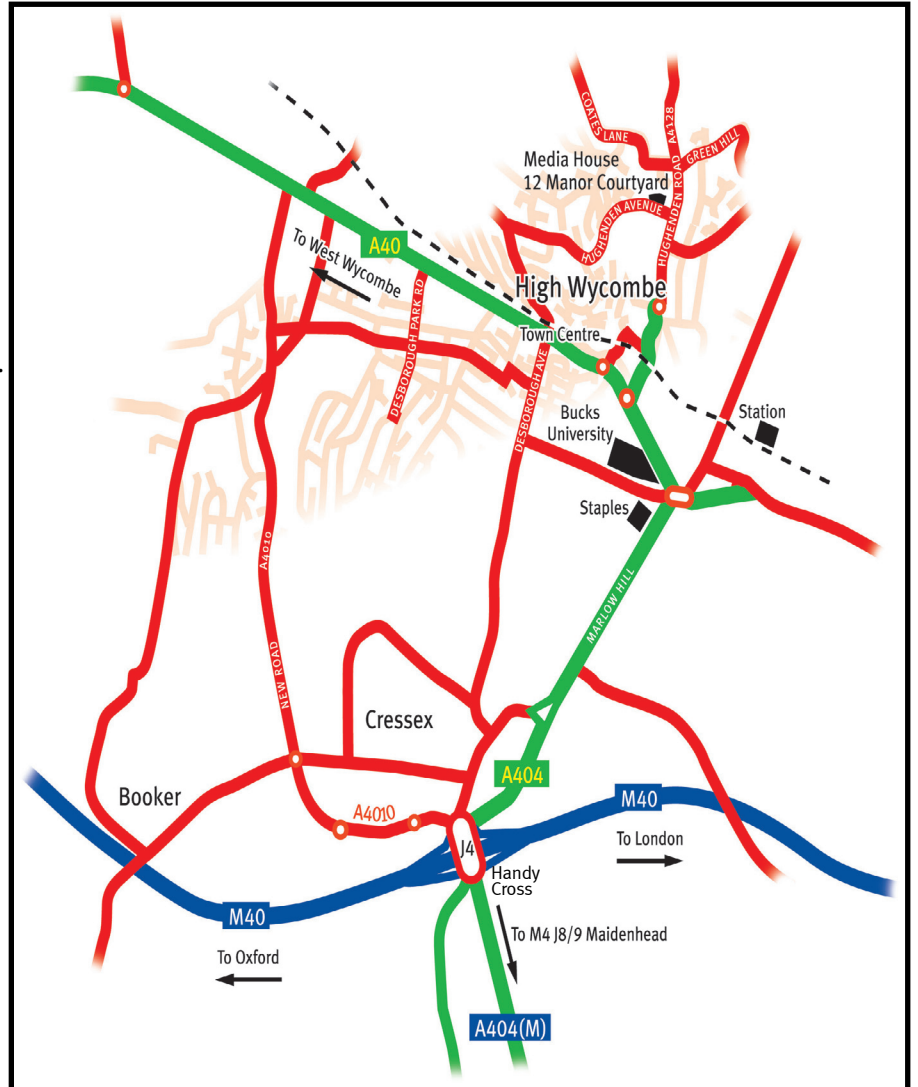

TAKE ONE BUSINESS COMMUNICATIONS

DIRECTIONS TO MEDIA HOUSE, 12 MANOR COURTYARD, HIGH WYCOMBE

BY ROAD FROM M25

Clockwise take junction 15 onto M4 westbound towards Slough then follow M4 directions. Anti-clockwise take junction 16 onto M4 westbound towards Oxford then follow M4 directions below.

BY ROAD FROM M4

From junction 8/9 of the M4, take the A404(M) signposted as Maidenhead / High Wycombe. Follow directions and continue straight along Marlow bypass (A404) until Handy Cross roundabout (M40 J4).

BY ROAD FROM M40

At junction 4 take slip road onto Handy Cross roundabout. Exit signposted A404 High Wycombe. Pass Handy Cross Sports Centre on right. At next roundabout continue over and down hill (Marlow Hill) to roundabout, Staples on left. Take 2nd exit off large roundabout and over flyover (Abbey Way), Bucks University on left to Eden Centre roundabout. Take 3rd exit A4128 to Hughenden. Pass Morrisons Supermarket on left continue over next roundabout (2nd exit) continue over next mini-roundabout (pub Beaconsfield Arms on right). At next mini-roundabout take 1st exit into Hughenden Avenue. Pass Target Van Hire on right Manor Courtyard is next on right. Park in any space marked 12 or Visitor.

BY RAIL

From London Marylebone Station take Chiltern Line to Banbury/Birmingham. From High Wycombe Station Media House is a short Taxi drive away.

Take One Business Communications Limited

Media House, 12 Manor Courtyard, Hughenden Avenue, High Wycombe, Buckinghamshire, HP13 5RE

TEL: +44 (0) 1494 898 919 FAX: +44 (0) 1494 898 910 EMAIL: info@takeonetv.com

www.takeonetv.com

CREATIVE MULTI-MEDIA SOLUTIONS FOR BUSINESS COMMUNICATIONS

CORPORATE VIDEO - BUSINESS TELEVISION - FILM CREWS - AVID EDITING - CONFERENCES & MEETINGS - CD-ROM - AUDIO TRANSCRIBING